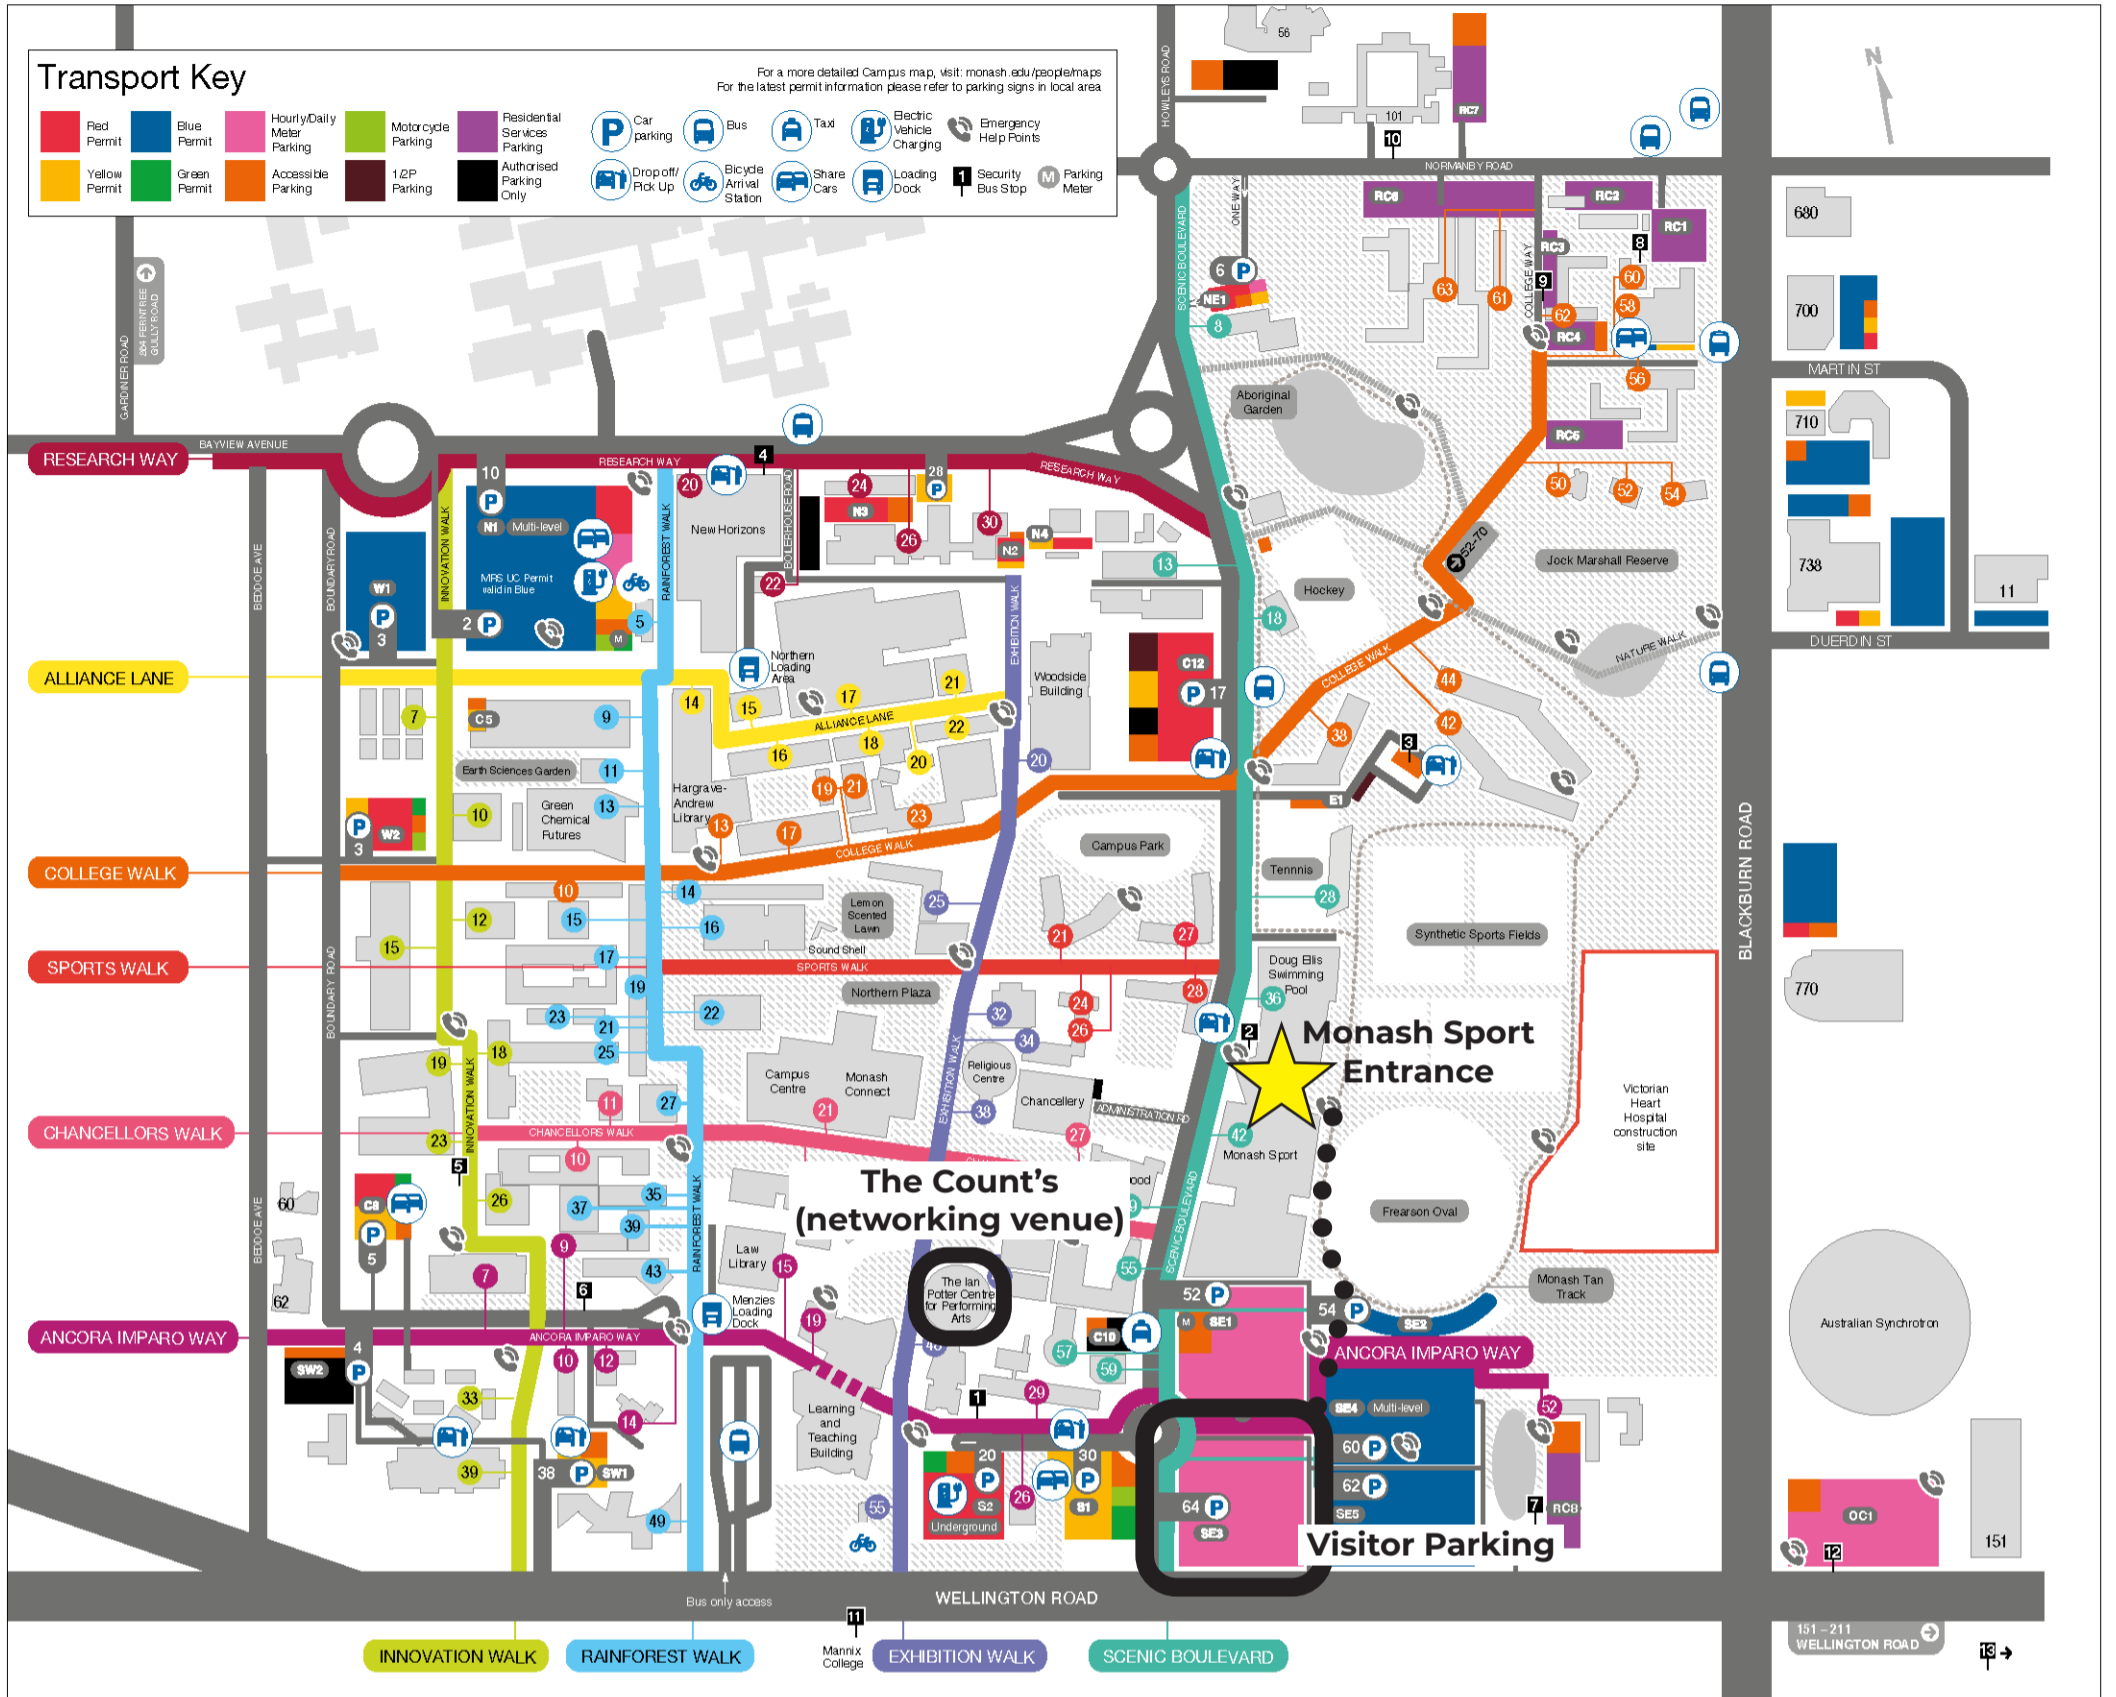

Monash University Clayton campus

Parking	Address	Building/Department Name	Address	Major Lecture Theatres	Address
North-West Car Parks (enter via Gardiner Road and Bayview Avenue)		Administration A (3C)	34 Exhibition Walk	Biological Sciences S7-S8 (21)	21 Rainforest Walk
Central Five (C5)	4 Innovation Walk	Administration B (3D)	26 Sports Walk	Central One	25 Exhibition Walk
North One Multi-level - Ground level (N1)	10 Research Way	Administration C (3E)	24 Sports Walk	Engineering E1-E3 (32)	21 College Walk
North One Multi-level - Upper levels (N1)	2 Innovation Walk	Bioresource Processing Research Institute of Australia (BIOPIA) (59)		Humanities H1-H10	20 Chancellors Walk
North Two (N2)	30 Research Way	Biological Sciences (18)	15 Alliance Lane	Learning and Teaching Building G31, G54, G81	
North Three (N3)	28 Research Way	Biology (17)	25 Rainforest Walk	Medicine M1	35 Rainforest Walk
West One (W1)	3 Alliance Lane	Biology - First Year (22)	18 Innovation Walk	Medicine M2-M3	37 Rainforest Walk
West Two (W2)	3 College Walk	Biomedical Learning and Teaching Building (93)	23 Rainforest Walk	Science (North), S13-S15	11 Rainforest Walk
South-West Car Parks		Boiler House (38)		Science (West), S5-S6	15 Rainforest Walk
Central Eight (C8)	5 Ancora Imparo Way	Buildings and Property (40 & 56)	7 Ancora Imparo Way	Science S1-S4, S9-S12, ST1-ST4, ST7	16 Rainforest Walk
South-west One (SW1)	38 Innovation Walk	Campus Centre (10)	22 Research Way	Sir Alexander Stewart Theatre	14 Alliance Lane
South-west Two (SW2)	4 Ancora Imparo Way	Central Science Block (19)	26 & 30 Research Way	South One	43 Rainforest Walk
North-East Car Parks (enter via Howleys Road and Normanby Road)		Chancellery (96)	19 Rainforest Walk		
Central Twelve (C12)	17 Scenic Boulevard	Chemistry (23)	27 Chancellors Walk	Residences	
East One (E1)	Scenic Boulevard	Doug Ellis Swimming Pool (1B)	17 Rainforest Walk	Briggs Hall (85B)	42 College Walk
North Four (N4)	32 Research Way	Earth, Atmosphere & Environment (28)	36 Scenic Boulevard	Campbell Hall (89)	21 Sports Walk
North-east One (NE1)	6 Scenic Boulevard	Education (6)	9 Rainforest Walk	Deakin Hall (48)	56 College Way
North-east Two (NE2)	Residential Carpark 6	Engineering 31 (31)	29 Ancora Imparo Way	Farrer Hall (45)	62 College Way
North-east Three (NE3)	Residential Carpark 7	Engineering 33 (33)	17 College Walk	Holman Hall (88)	27 Sports Walk
North-east Four (NE4)	Residential Carpark 3	Engineering 35 (35)	19 College Walk	Howitt Hall (46)	60 College Way
North-east Five (NE5)	Residential Carpark 2	Engineering 36 (36)	16 Alliance Lane	Jackomos Hall (85A)	44 College Walk
North-east Six (NE6)	Residential Carpark 1	Engineering 37 (37)	18 Alliance Lane	Logan Hall (90)	28 Sports Walk
North-east Seven (NE7)	Residential Carpark 4	Engineering 60 (60)	17 Alliance Lane	Mannix College (218)	Wellington Road/Parker Street
North-east Eight (NE8)	Residential Carpark 5	Engineering 69 (69)	23 College Walk	Monash Residential Services (MRS) (47)	58 College Way
South-East Car Parks (enter via Wellington Road)		Engineering 72 (72)	22 Alliance Lane	Normanby House (52)	101 Normanby Road
Chancellery Underground (96)	Administration Road	Grounds Workshop (57)	14 Alliance Lane	Richardson Hall (43)	63 College Way
South Two Underground (S2) (91)	20 Ancora Imparo Way	Green Chemical Futures (86)	14 Scenic Boulevard	Roberts Hall (44)	61 College Way
South One (S1)	30 Ancora Imparo Way	Hargrave-Andrew Library (30)	13 Rainforest Walk	South East Flats (49)	52 Ancora Imparo Way
South-east One (SE1)	52 Scenic Boulevard	Hockey Pavilion	13 College Walk	Turner Hall (87)	38 College Walk
South-east Two (SE2)	54 Scenic Boulevard	The Ian Potter Centre for Performing Arts (7):	18 Scenic Boulevard		
South-east Three (SE3)	64 Scenic Boulevard	Alexander Theatre, Sound Gallery and Jazz Club		Loading Docks	
South-east Four Multi-level (SE4)	60 Scenic Boulevard	Information Technology (63)	48 Exhibition Walk	Menzies Loading Dock (enter via Innovation Walk)	Rear of 15 Ancora Imparo Way
South-east Five (SE5)	62 Scenic Boulevard	Institute of Vector-Borne Disease (53)	25 Exhibition Walk	Northern Loading Area	Boiler House Road
South-east Six (SE6)	Residential Carpark 8	Japanese Studies Centre (54)	12 Innovation Walk	Public Transport	
Off-Campus Car Parks		Jock Marshall Reserve Education Centre (42C)	12 Ancora Imparo Way	Bus Interchange	Ancora Imparo Way/Rainforest Walk
Off-campus One (OC1)	Wellington Road/Blackburn Road	Jock Marshall Reserve Environmental Laboratories (42)	50 College Walk	Bicycle Arrival Stations	
Drop-off/Pick-up Locations		John Monash Science School (84)	52 College Walk	James Gormley (80A)	5 Rainforest Walk
North	outside 20 Research Way	Law Building and Library (12)	39 Innovation Walk	Southern Bicycle Arrival Station (91)	55 Exhibition Walk
C12 car park	17 Scenic Boulevard	Learning and Teaching Building (92)	15 Ancora Imparo Way		
E1 car park	outside 42 College Walk	Mathematics (28)	19 Ancora Imparo Way	Share Cars	
East	Scenic Boulevard, outside 28 Sports Walk	Medicine A (13A)	9 Rainforest Walk	Flexicar Bays (RC4)	58 College Way
South	30 Ancora Imparo Way	Medicine B (13B)	37 Rainforest Walk	GoGet	10 Research Way
SW1 car park	38 Innovation Walk	Medicine C (13C)	39 Rainforest Walk	GoGet	30 Ancora Imparo Way
Taxis		Medicine D (13D)	10 Chancellors Walk	GoGet	5 Ancora Imparo Way
Taxi Rank	outside 59 Scenic Boulevard	Medicine E (13E)	35 Rainforest Walk		
			9 Ancora Imparo Way		