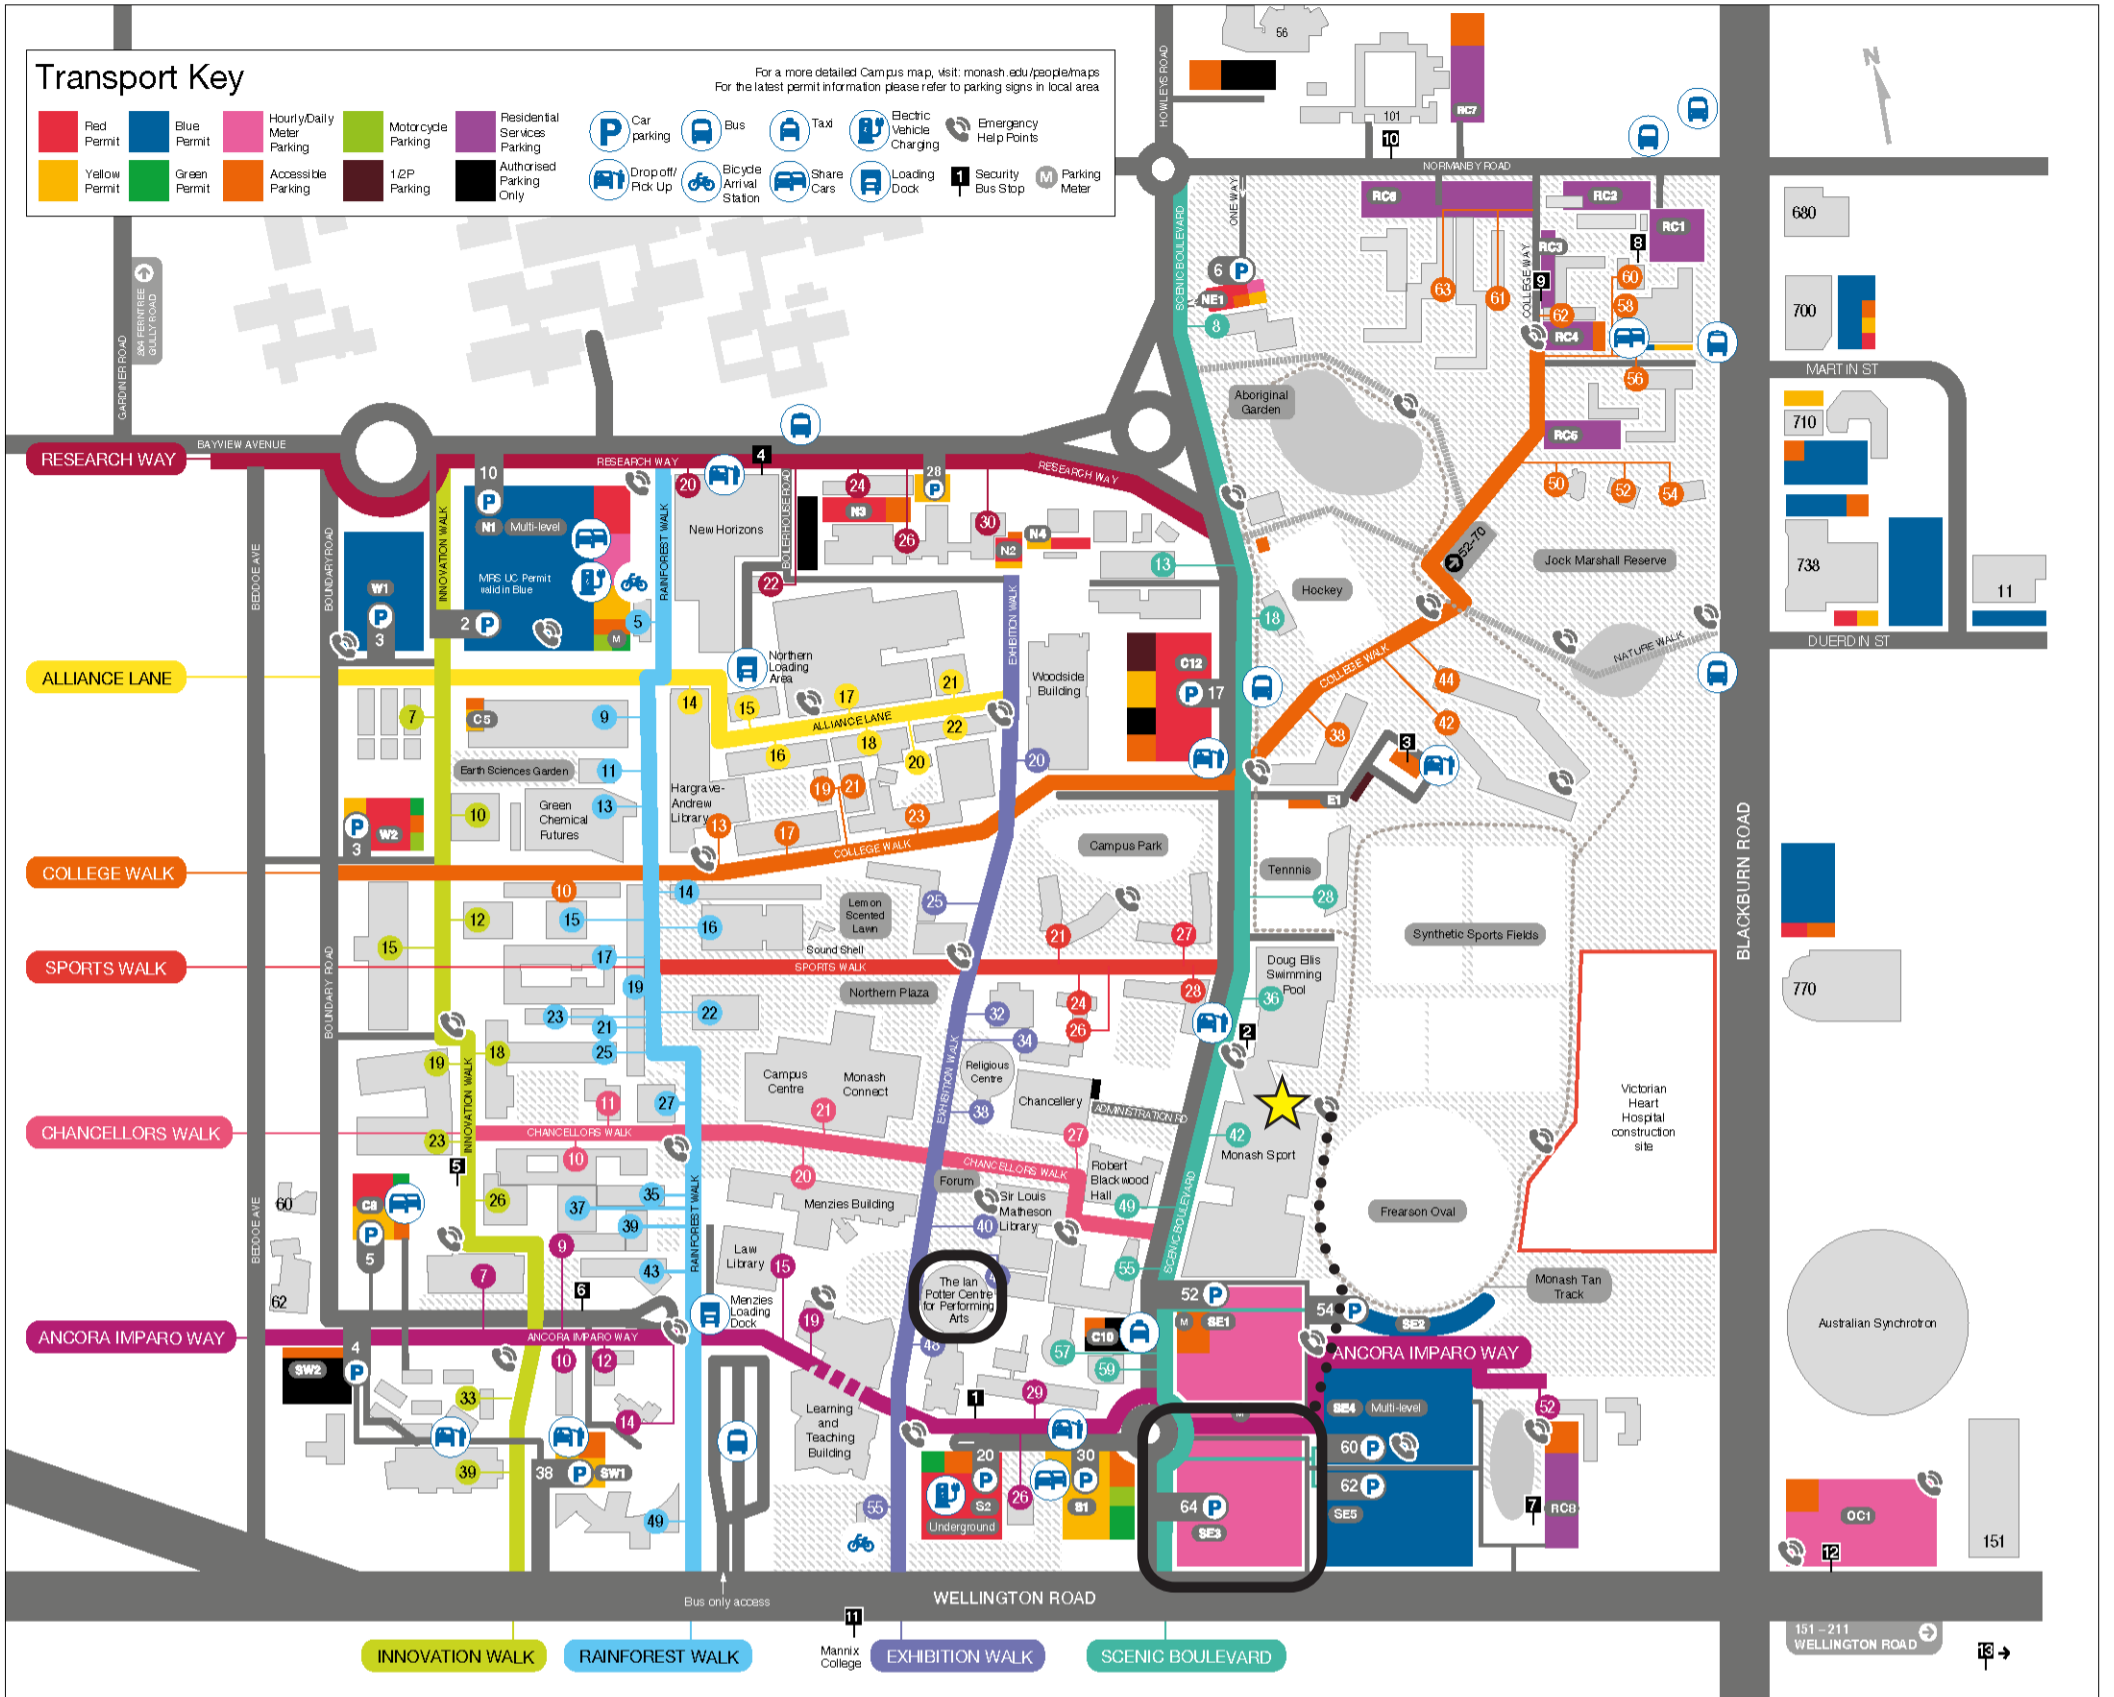

# Monash University Clayton campus

Parking	Address	Building/Department Name	Address	Major Lecture Theatres	Address
<b>North-West Car Parks</b> (enter via Gardiner Road and Bayview Avenue)		Administration A (3C)	34 Exhibition Walk	Biological Sciences S7-S8 (21)	21 Rainforest Walk
Central Five (C5)	4 Innovation Walk	Administration B (3D)	26 Sports Walk	Central One	25 Exhibition Walk
North One Multi-level - Ground level (N1)	10 Research Way	Administration C (3E)	24 Sports Walk	Engineering E1-E3 (32)	21 College Walk
North One Multi-level - Upper levels (N1)	2 Innovation Walk	Bioresource Processing Research Institute of Australia (BIOPIA) (59)		Humanities H1-H10	20 Chancellors Walk
North Two (N2)	30 Research Way	Biological Sciences (18)	15 Alliance Lane	Learning and Teaching Building G31, G54, G81	
North Three (N3)	28 Research Way	Biology (17)	25 Rainforest Walk	Medicine M1	35 Rainforest Walk
West One (W1)	3 Alliance Lane	Biology - First Year (22)	18 Innovation Walk	Medicine M2-M3	37 Rainforest Walk
West Two (W2)	3 College Walk	Biomedical Learning and Teaching Building (93)	23 Rainforest Walk	Science (North), S13-S15	11 Rainforest Walk
<b>South-West Car Parks</b>		Boiler House (38)		Science (West), S5-S6	15 Rainforest Walk
Central Eight (C8)	5 Ancora Imparo Way	Buildings and Property (40 & 56)	7 Ancora Imparo Way	Science S1-S4, S9-S12, ST1-ST4, ST7	16 Rainforest Walk
South-west One (SW1)	38 Innovation Walk	Campus Centre (10)	22 Research Way	Sir Alexander Stewart Theatre	14 Alliance Lane
South-west Two (SW2)	4 Ancora Imparo Way	Central Science Block (19)	26 & 30 Research Way	South One	43 Rainforest Walk
<b>North-East Car Parks</b> (enter via Howleys Road and Normanby Road)		Chancellery (96)	19 Rainforest Walk		
Central Twelve (C12)	17 Scenic Boulevard	Chemistry (23)	27 Chancellors Walk	<b>Residences</b>	
East One (E1)	Scenic Boulevard	Doug Ellis Swimming Pool (1B)	17 Rainforest Walk	Briggs Hall (85B)	42 College Walk
North Four (N4)	32 Research Way	Earth, Atmosphere & Environment (28)	36 Scenic Boulevard	Campbell Hall (89)	21 Sports Walk
North-east One (NE1)	6 Scenic Boulevard	Education (6)	9 Rainforest Walk	Deakin Hall (48)	56 College Way
North-east Two (NE2)	Residential Carpark 6	Engineering 31 (31)	29 Ancora Imparo Way	Farrer Hall (45)	62 College Way
North-east Three (NE3)	Residential Carpark 7	Engineering 33 (33)	17 College Walk	Holman Hall (88)	27 Sports Walk
North-east Four (NE4)	Residential Carpark 3	Engineering 35 (35)	19 College Walk	Howitt Hall (46)	60 College Way
North-east Five (NE5)	Residential Carpark 2	Engineering 36 (36)	16 Alliance Lane	Jackomos Hall (85A)	44 College Walk
North-east Six (NE6)	Residential Carpark 1	Engineering 37 (37)	18 Alliance Lane	Logan Hall (90)	28 Sports Walk
North-east Seven (NE7)	Residential Carpark 4	Engineering 60 (60)	17 Alliance Lane	Mannix College (218)	Wellington Road/Parker Street
North-east Eight (NE8)	Residential Carpark 5	Engineering 69 (69)	23 College Walk	Monash Residential Services (MRS) (47)	58 College Way
<b>South-East Car Parks</b> (enter via Wellington Road)		Engineering 72 (72)	22 Alliance Lane	Normanby House (52)	101 Normanby Road
Chancellery Underground (96)	Administration Road	Grounds Workshop (57)	14 Alliance Lane	Richardson Hall (43)	63 College Way
South Two Underground (S2) (91)	20 Ancora Imparo Way	Green Chemical Futures (86)	14 Scenic Boulevard	Roberts Hall (44)	61 College Way
South One (S1)	30 Ancora Imparo Way	Hargrave-Andrew Library (30)	13 Rainforest Walk	South East Flats (49)	52 Ancora Imparo Way
South-east One (SE1)	52 Scenic Boulevard	Hockey Pavilion	13 College Walk	Turner Hall (87)	38 College Walk
South-east Two (SE2)	54 Scenic Boulevard	The Ian Potter Centre for Performing Arts (7):	18 Scenic Boulevard		
South-east Three (SE3)	64 Scenic Boulevard	Alexander Theatre, Sound Gallery and Jazz Club		<b>Loading Docks</b>	
South-east Four Multi-level (SE4)	60 Scenic Boulevard	Information Technology (63)	48 Exhibition Walk	Menzies Loading Dock (enter via Innovation Walk)	Rear of 15 Ancora Imparo Way
South-east Five (SE5)	62 Scenic Boulevard	Institute of Vector-Borne Disease (53)	25 Exhibition Walk	Northern Loading Area	Boiler House Road
South-east Six (SE6)	Residential Carpark 8	Japanese Studies Centre (54)	12 Innovation Walk	<b>Public Transport</b>	
<b>Off-Campus Car Parks</b>		Jock Marshall Reserve Education Centre (42C)	12 Ancora Imparo Way	Bus Interchange	Ancora Imparo Way/Rainforest Walk
Off-campus One (OC1)	Wellington Road/Blackburn Road	Jock Marshall Reserve Environmental Laboratories (42)	50 College Walk	<b>Bicycle Arrival Stations</b>	
<b>Drop-off/Pick-up Locations</b>		John Monash Science School (84)	52 College Walk	James Gormley (80A)	5 Rainforest Walk
North	outside 20 Research Way	Law Building and Library (12)	39 Innovation Walk	Southern Bicycle Arrival Station (91)	55 Exhibition Walk
C12 car park	17 Scenic Boulevard	Learning and Teaching Building (92)	15 Ancora Imparo Way		
E1 car park	outside 42 College Walk	Mathematics (28)	19 Ancora Imparo Way	<b>Share Cars</b>	
East	Scenic Boulevard, outside 28 Sports Walk	Medicine A (13A)	9 Rainforest Walk	Flexicar Bays (RC4)	58 College Way
South	30 Ancora Imparo Way	Medicine B (13B)	37 Rainforest Walk	GoGet	10 Research Way
SW1 car park	38 Innovation Walk	Medicine C (13C)	39 Rainforest Walk	GoGet	30 Ancora Imparo Way
<b>Taxis</b>		Medicine D (13D)	10 Chancellors Walk	GoGet	5 Ancora Imparo Way
Taxi Rank	outside 59 Scenic Boulevard	Medicine E (13E)	35 Rainforest Walk		
			9 Ancora Imparo Way		